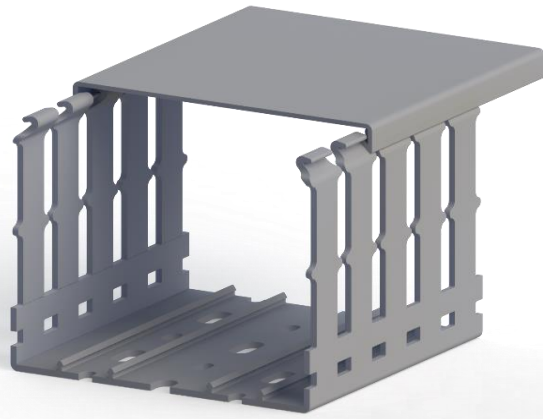

Klemsan®

KKD 1008 WS

| Order | | |
|-----------------------|------------------|------------|
| RAL 7030 - Stone Grey | Wide Slot (8-12) | 555 1008WS |
| | | |

| Dimensions | |
|------------------|-------------|
| Length | 2.000,00 mm |
| Width | 100,00 mm |
| Height w/o cover | 77,20 mm |
| Height w/ cover | 80,00 mm |

| Technical Data | | | |
|--------------------|----------|--------------------|----------------|
| Material | PVC | Package Qty. | 8 pcs. x 2 mt. |
| Inflammability | UL 94 V0 | Wire Fill Capacity | 60% |
| Max. Service Temp. | 60°C | Min. Service Temp. | -15°C |